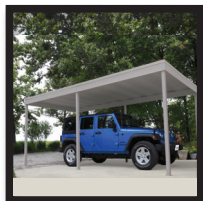

FREESTANDING CARPORT / PATIO COVER

Use as a carport or patio cover. Makes a great awning!

HDG STEEL®

Hot-dipped galvanized steel for exceptional corrosion resistance.

ATTACHES TO HOUSE OR TRAILER HOME

for additional storage of vehicles and lawn equipment or use as patio cover for shelter from the elements.

APPEALING SINGLE-TONE AESTHETICS

in Flute Gray to complement building exteriors.

DIY ASSEMBLY

with pre-cut and pre-drilled parts.

Model: CP1010

Product Specs:

Exterior Dimensions:

120.9 x 121.5 x 96 in.
307 x 309 x 244 cm