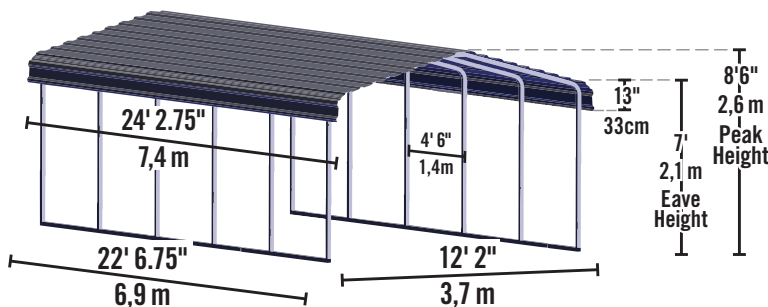

BUILT-TO-LAST ROOF

Horizontal roof panels with 29-gauge painted galvanized steel for corrosion resistance. Rounded eaves for additional protection from elements. 10 in. / 25,4 cm overhang at the gables. Eggshell finish.