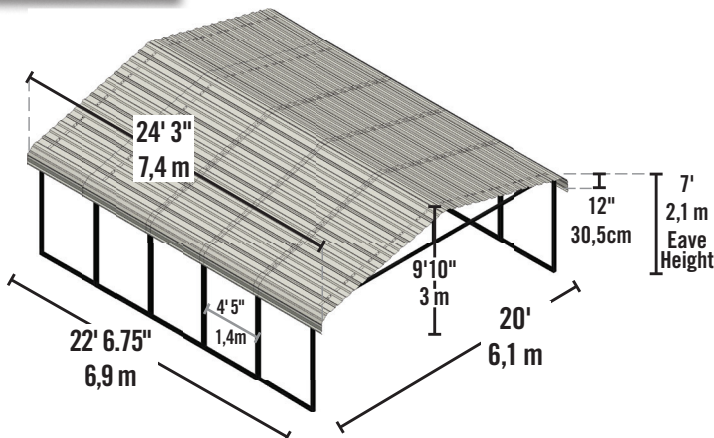

CARPORT

20'W x 24'L x 7' H
6,1 x 7,3 x 2,1 M

Multi-use shelter and carport – perfect for vehicles, boats, outdoor picnic areas and patio furniture.

20 x 20 ft. model shown

DESIGNED FOR STRENGTH

2 x 3 in. / 5,1 x 7,6 cm tube / 15-gauge wall thickness delivers wind and snow load strength and stability. Premium black powder coat finish resists rust and corrosion. Rib spacing: 4.5 ft. / 1,4 m.

DESIGNED FOR EASY INSTALLATION

Slip-fit frame connections with pilot holes and self-drilling screws for easy assembly. Ready-to-build right out of the box.

BUILT-TO-LAST ROOF

Horizontal roof panels with 29-gauge painted galvanized steel for corrosion resistance. Rounded eaves for additional protection from elements. 10 in. / 25,4 cm overhang at the gables. Choice of Charcoal or Eggshell roof panels.

Model: CPH202407
CPHC202407

Product:

Exterior Dimensions:

243 x 290.75 x 118 in.
617,2 x 738,5 x 299,7 cm

Interior Dimensions:

237 x 290.75 x 115 in.
602 x 738,5 x 292,1 cm

Storage Area:

479 sq. ft. / 44,5 sq. m
3968 cu. ft. / 112,4 cu. m

Box 4: 229 lbs. / 103,8 kg

76.6 x 22.3 x 7.1 in.
194,5 x 56,6 x 18 cm

Box 5 & 6: 178 lbs. / 80,7 kg

70 x 30.25 x 3.5 in.
177,8 x 76,8 x 8,9 cm

Box 7: 164.5 lbs. / 74,6 kg

76 x 21.6 x 5.1 in.
193 x 55 x 13 cm