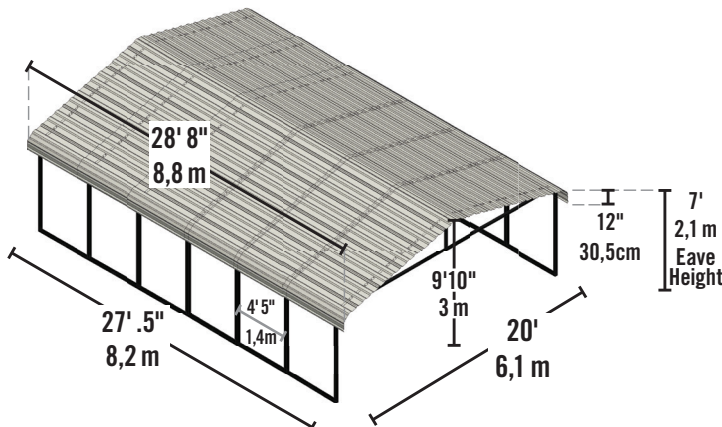

CARPORT

20'W x 29'L x 7' H
6,1 x 8,8 x 2,1 M

Multi-use shelter and carport – perfect for vehicles, boats, outdoor picnic areas and patio furniture.

20 x 20 ft. model shown

DESIGNED FOR STRENGTH

2 x 3 in. / 5,1 x 7,6 cm tube / 15-gauge wall thickness delivers wind and snow load strength and stability. Premium black powder coat finish resists rust and corrosion. Rib spacing: 4.5 ft. / 1,4 m.

DESIGNED FOR EASY INSTALLATION

Slip-fit frame connections with pilot holes and self-drilling screws for easy assembly. Ready-to-build right out of the box.

BUILT-TO-LAST ROOF

Horizontal roof panels with 29-gauge painted galvanized steel for corrosion resistance. Rounded eaves for additional protection from elements. 10 in. / 25,4 cm overhang at the gables. Choice of Charcoal or Eggshell roof panels.

Model: CPH202907
CPHC202907

Product:

Exterior Dimensions:

243 x 344.5 x 118 in.
617,2 x 875 x 299,7 cm

Interior Dimensions:

237 x 344.5 x 115 in.
602 x 875 x 292,1 cm

Storage Area:

567 sq. ft. / 52,7 sq. m
4701 cu. ft. / 133,1 cu. m

Recommended Foundation:

21 x 30 ft. / 6,4 x 9,1 m

Packaging:

Total Weight:

1584 lbs. / 718,5 kg

Total Pallet Weight:

1631.5 lbs. / 740 kg

Shipping Dimensions: