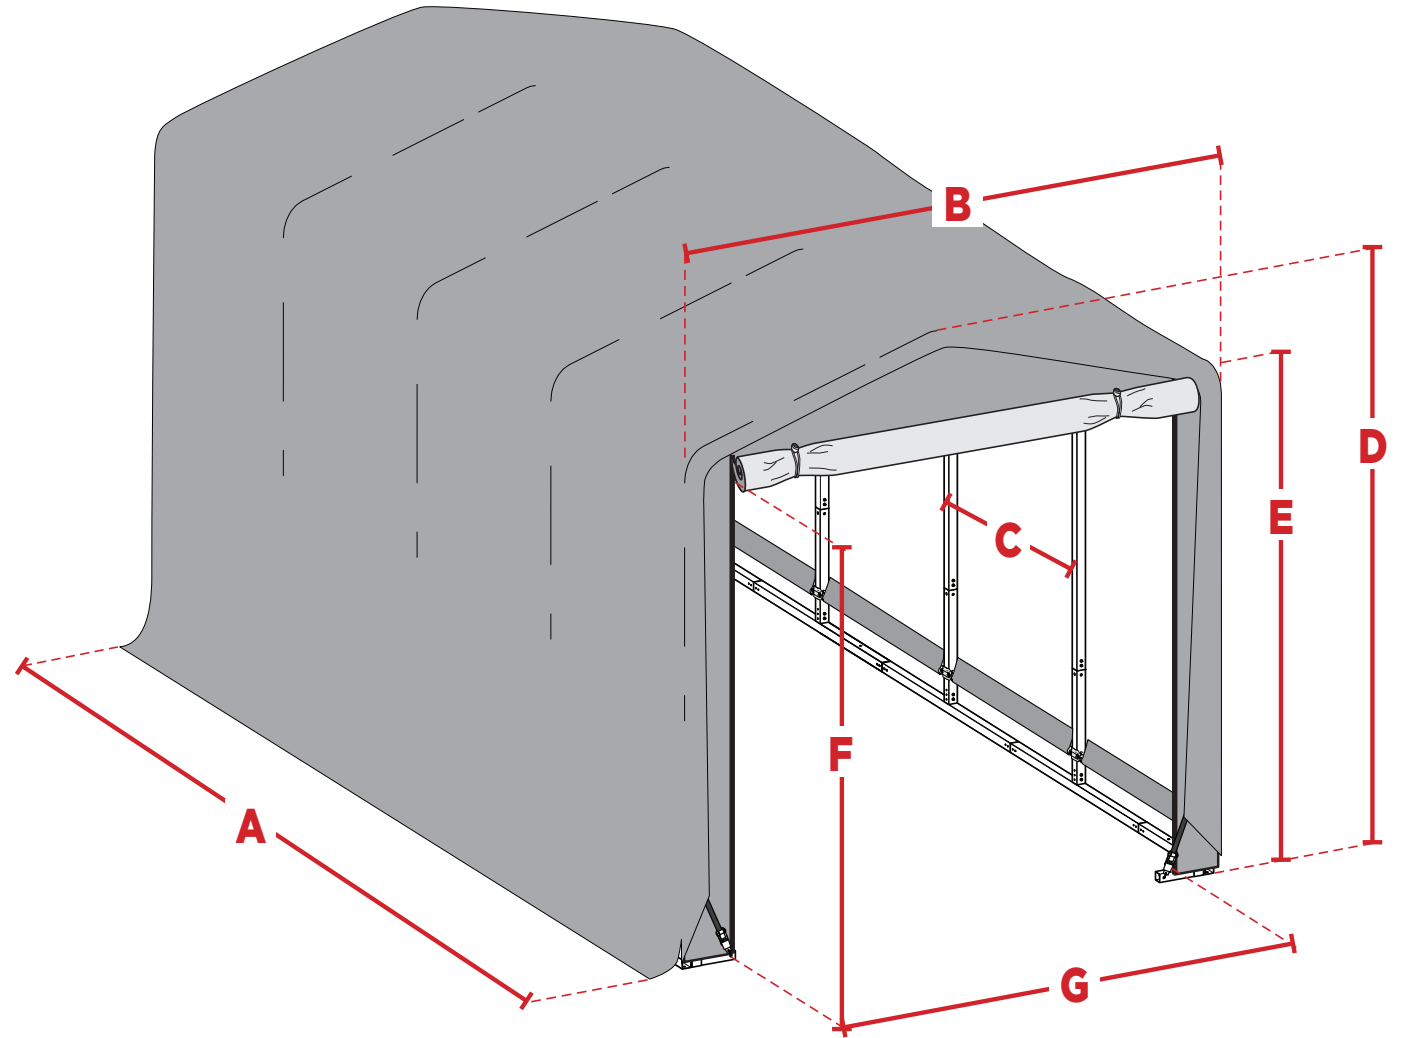

12 ft. Wide, 8 & 10 ft. High

- A. FRAME LENGTH**
(OUTSIDE TUBE TO OUTSIDE TUBE)
- B. FRAME WIDTH**
(OUTSIDE TUBE TO OUTSIDE TUBE)
- C. FRAME RIB SPACING**
(TUBE CENTER TO TUBE CENTER)
- D. OVERALL PEAK HEIGHT**
- E. FRAME EAVE HEIGHT**
- F. DOOR OPENING HEIGHT**
- G. DOOR OPENING WIDTH**